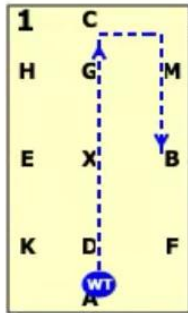

### CEA PREPARATORY III

[20x40, viewed from A end]

ACB: 快步

B: 向右20米圆

BF: 快步

FAK: 慢步

KXM: 慢步

MCHE: 快步