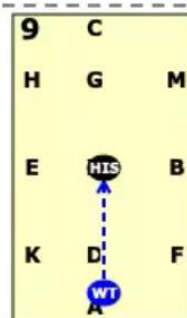

AX: 快步
X: 立定-不动-敬礼