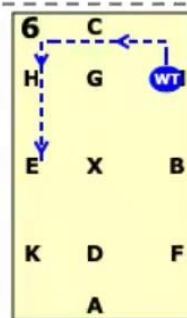

### CEA PREPARATORY III

[20x40, viewed from A end]

ACB: 快步

B: 向右20米圆

BF: 快步

FAK: 慢步

KXM: 慢步

MCHE: 快步